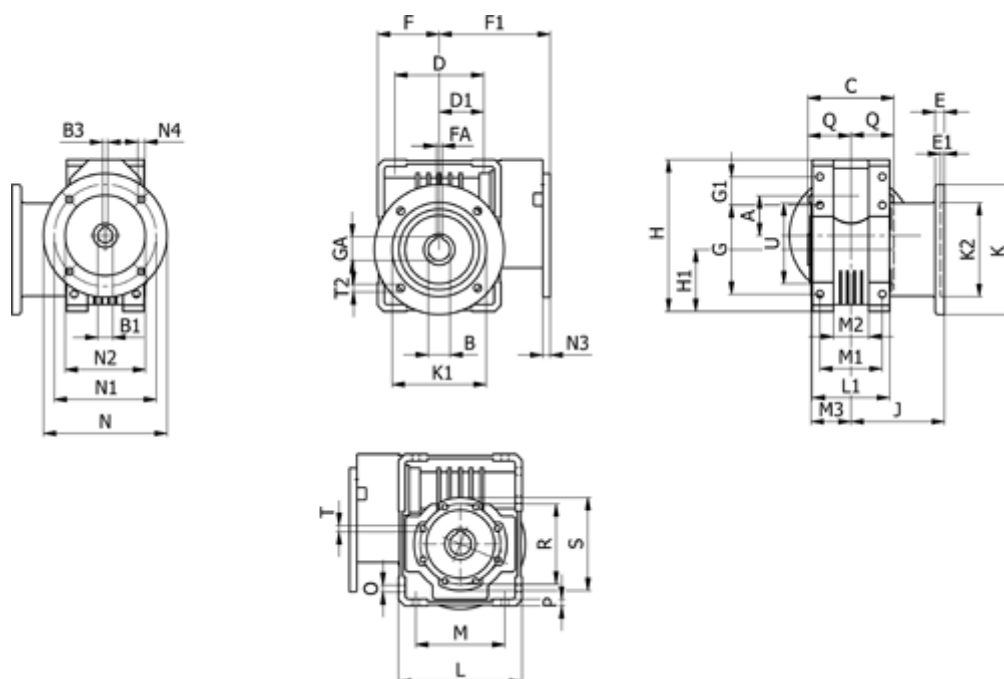

# Data Sheet

Article number: 392106303042510

Description: Worm gear  
WR 63-UF2-30-71B5, without lubrication

## Measures

A = 62.17	E = 11	H = 182.5	M = 102	N4 = M8x10	U = 75
B = 25	E1 = 5	H1 = 72.5	M1 = 130	O = 9.0	
B1 E7 = 14	F = 73	J = 116.0	M2 = 110	P = 8	
B2 = 16.3	F1 = 134	K = 180	M3 = 11	Q = 35	
B3 H9 = 5	FA = 8	K1 = 150	N = 160	R = 90	
C = 120	G = 102	K2 = 115	N1 = 85	S = 105	
D = 102.0	G1 = 37.5	L = 53	N2 = 70	T = M8x14	
D1 = 51.0	GA = 28.3	L1 = 102	N3 = 11.0	T2 = 11.0	